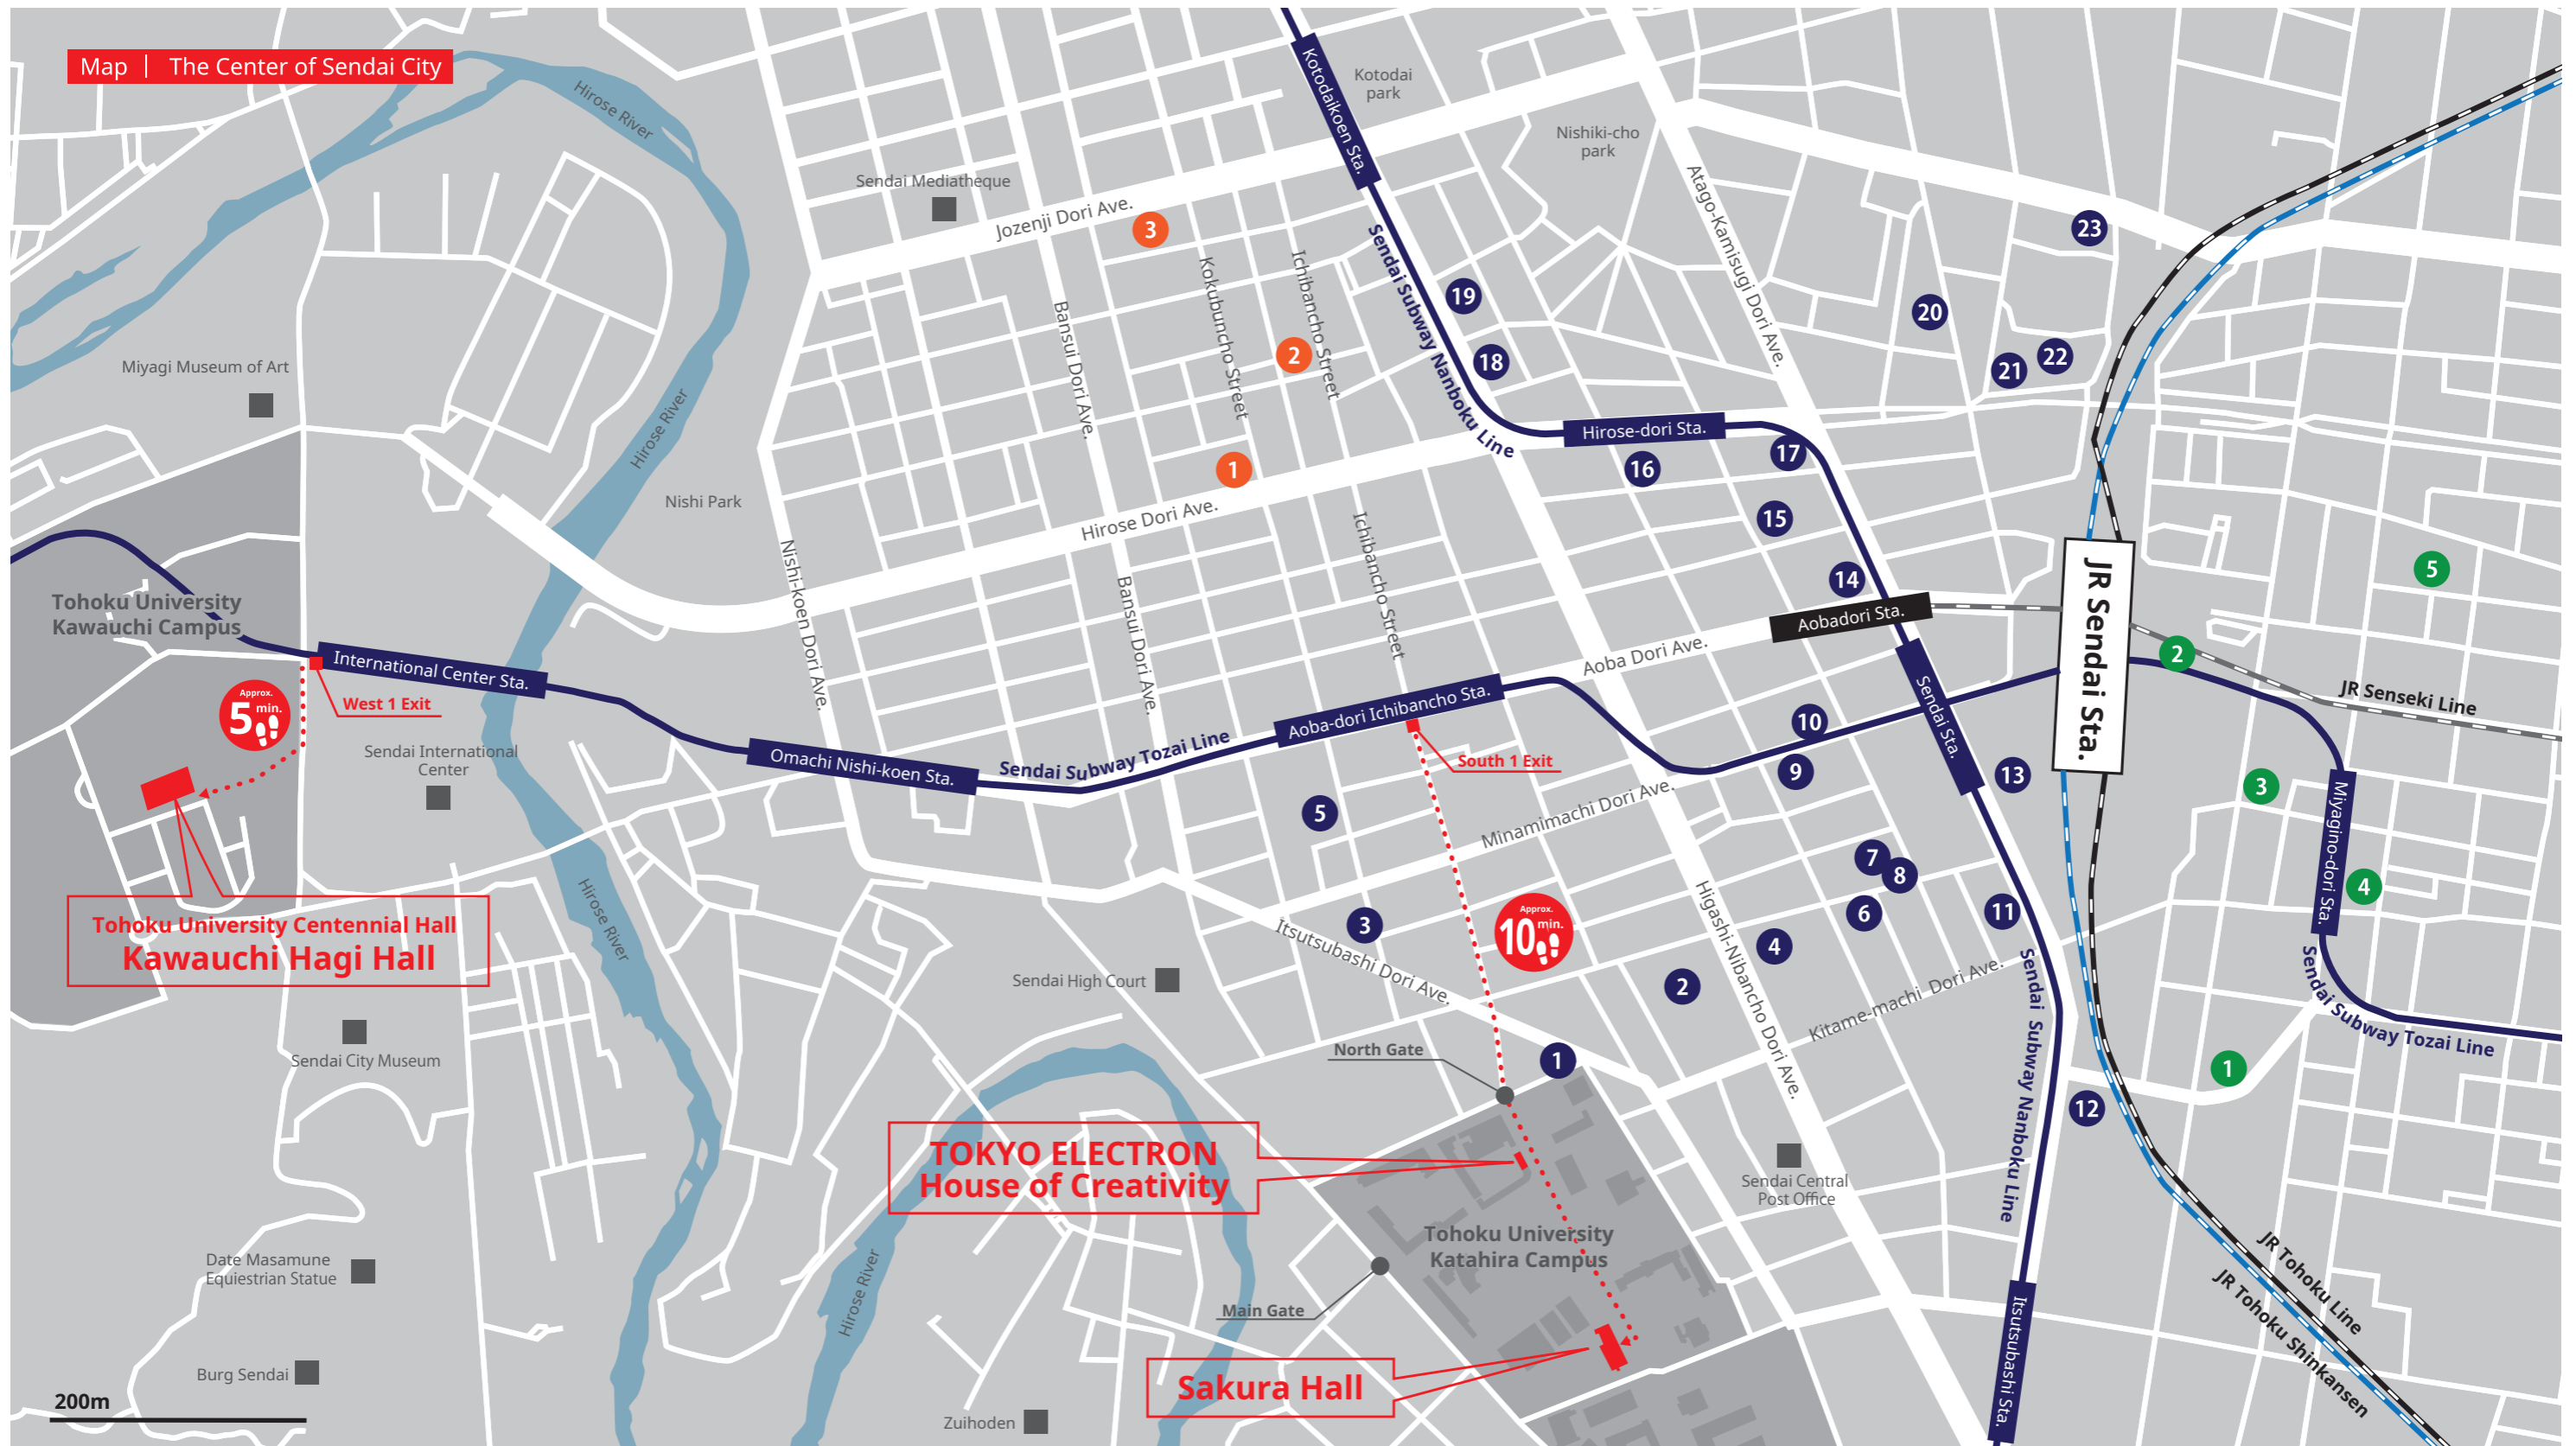

Map | The Center of Sendai City

**HOTEL**

**West Exit (Sendai Station)**

1 Hotel Sumireh	TEL : +81-22-222-8100
2 The Westin Sendai	TEL : +81-22-722-1234
3 Hotel Bel Air Sendai *	TEL : +81-22-217-8511
4 Sendai Kokusai Hotel	TEL : +81-22-268-1111
5 Hotel Pearl City Sendai	TEL : +81-22-262-8711
6 Hotel Foliage Sendai *	TEL : +81-22-221-3939
7 Hotel Unisite Sendai *	TEL : +81-22-716-0123
8 Hotel Central Sendai	TEL : +81-22-711-4111
9 Library Hotel Sendai-Ekimae *	TEL : +81-22-212-5011

\* There is no information available in English on their websites.

On Tohoku University Campus  
Tohoku University North Gate Cafeteria

**Restaurant Hagi**  
Hours : Weekdays 8:00 - 14:00, 17:00 - 22:00  
(Saturday 11:00 - 14:00)  
Closed on Sundays and holidays

**Around the Campus**

Tohoku University Katahira Campus, where the Forum is situated, is located in the center of Sendai City. You can find various restaurants within a five-to-10-minute walk of the campus. There are also some convenience stores that are open 24 hours a day.